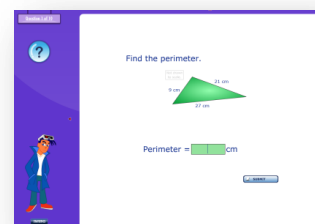

Dear Parent or Guardian

Your child's class is currently using Mathletics. Mathletics is New Zealand's leading online resource for maths. It's the next generation in learning, helping students enjoy maths and achieve outstanding results.

About Mathletics

Your child has 24 hour access to Mathletics. By using their unique username and password your child can access the Mathletics website at www.mathletics.co.nz (please ensure that pop-ups are enabled for this site).

To gain the greatest understanding of how Mathletics can benefit your child, we encourage you to spend time looking at Mathletics with them. Your child will have access to:

Interactive Curriculum Activities

- ✓ Adaptive activities that respond to your child's needs
- ✓ Instant feedback
- ✓ Animated support that guides students through concepts
- ✓ And lots more!